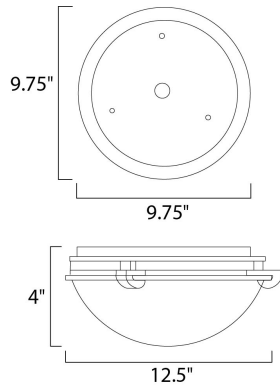

MEASUREMENTS

DIMENSION : 12.5" L x 12.5" W x 4" H
 HANGING WEIGHT : 2.82 lb

LAMPING

INPUT VOLTAGE : 120V
 BULB : 2 x 60W Incandescent E26 Medium , 120W Total
 BULB INCLUDED : (Not Included)
 DIMMABLE : Yes